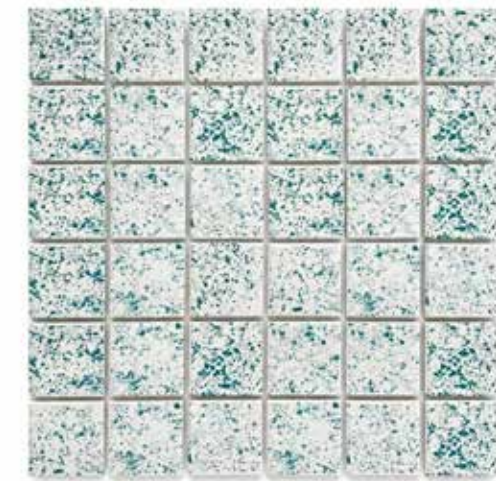

COATING SERVICE

YOUR TILE. REIMAGINED.

NEW!