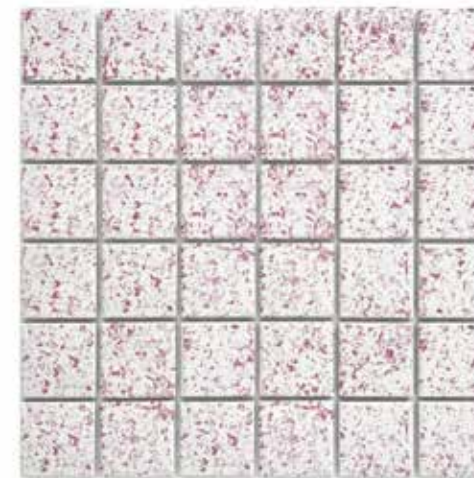

COATING SERVICE

YOUR TILE. REIMAGINED.

NEW!