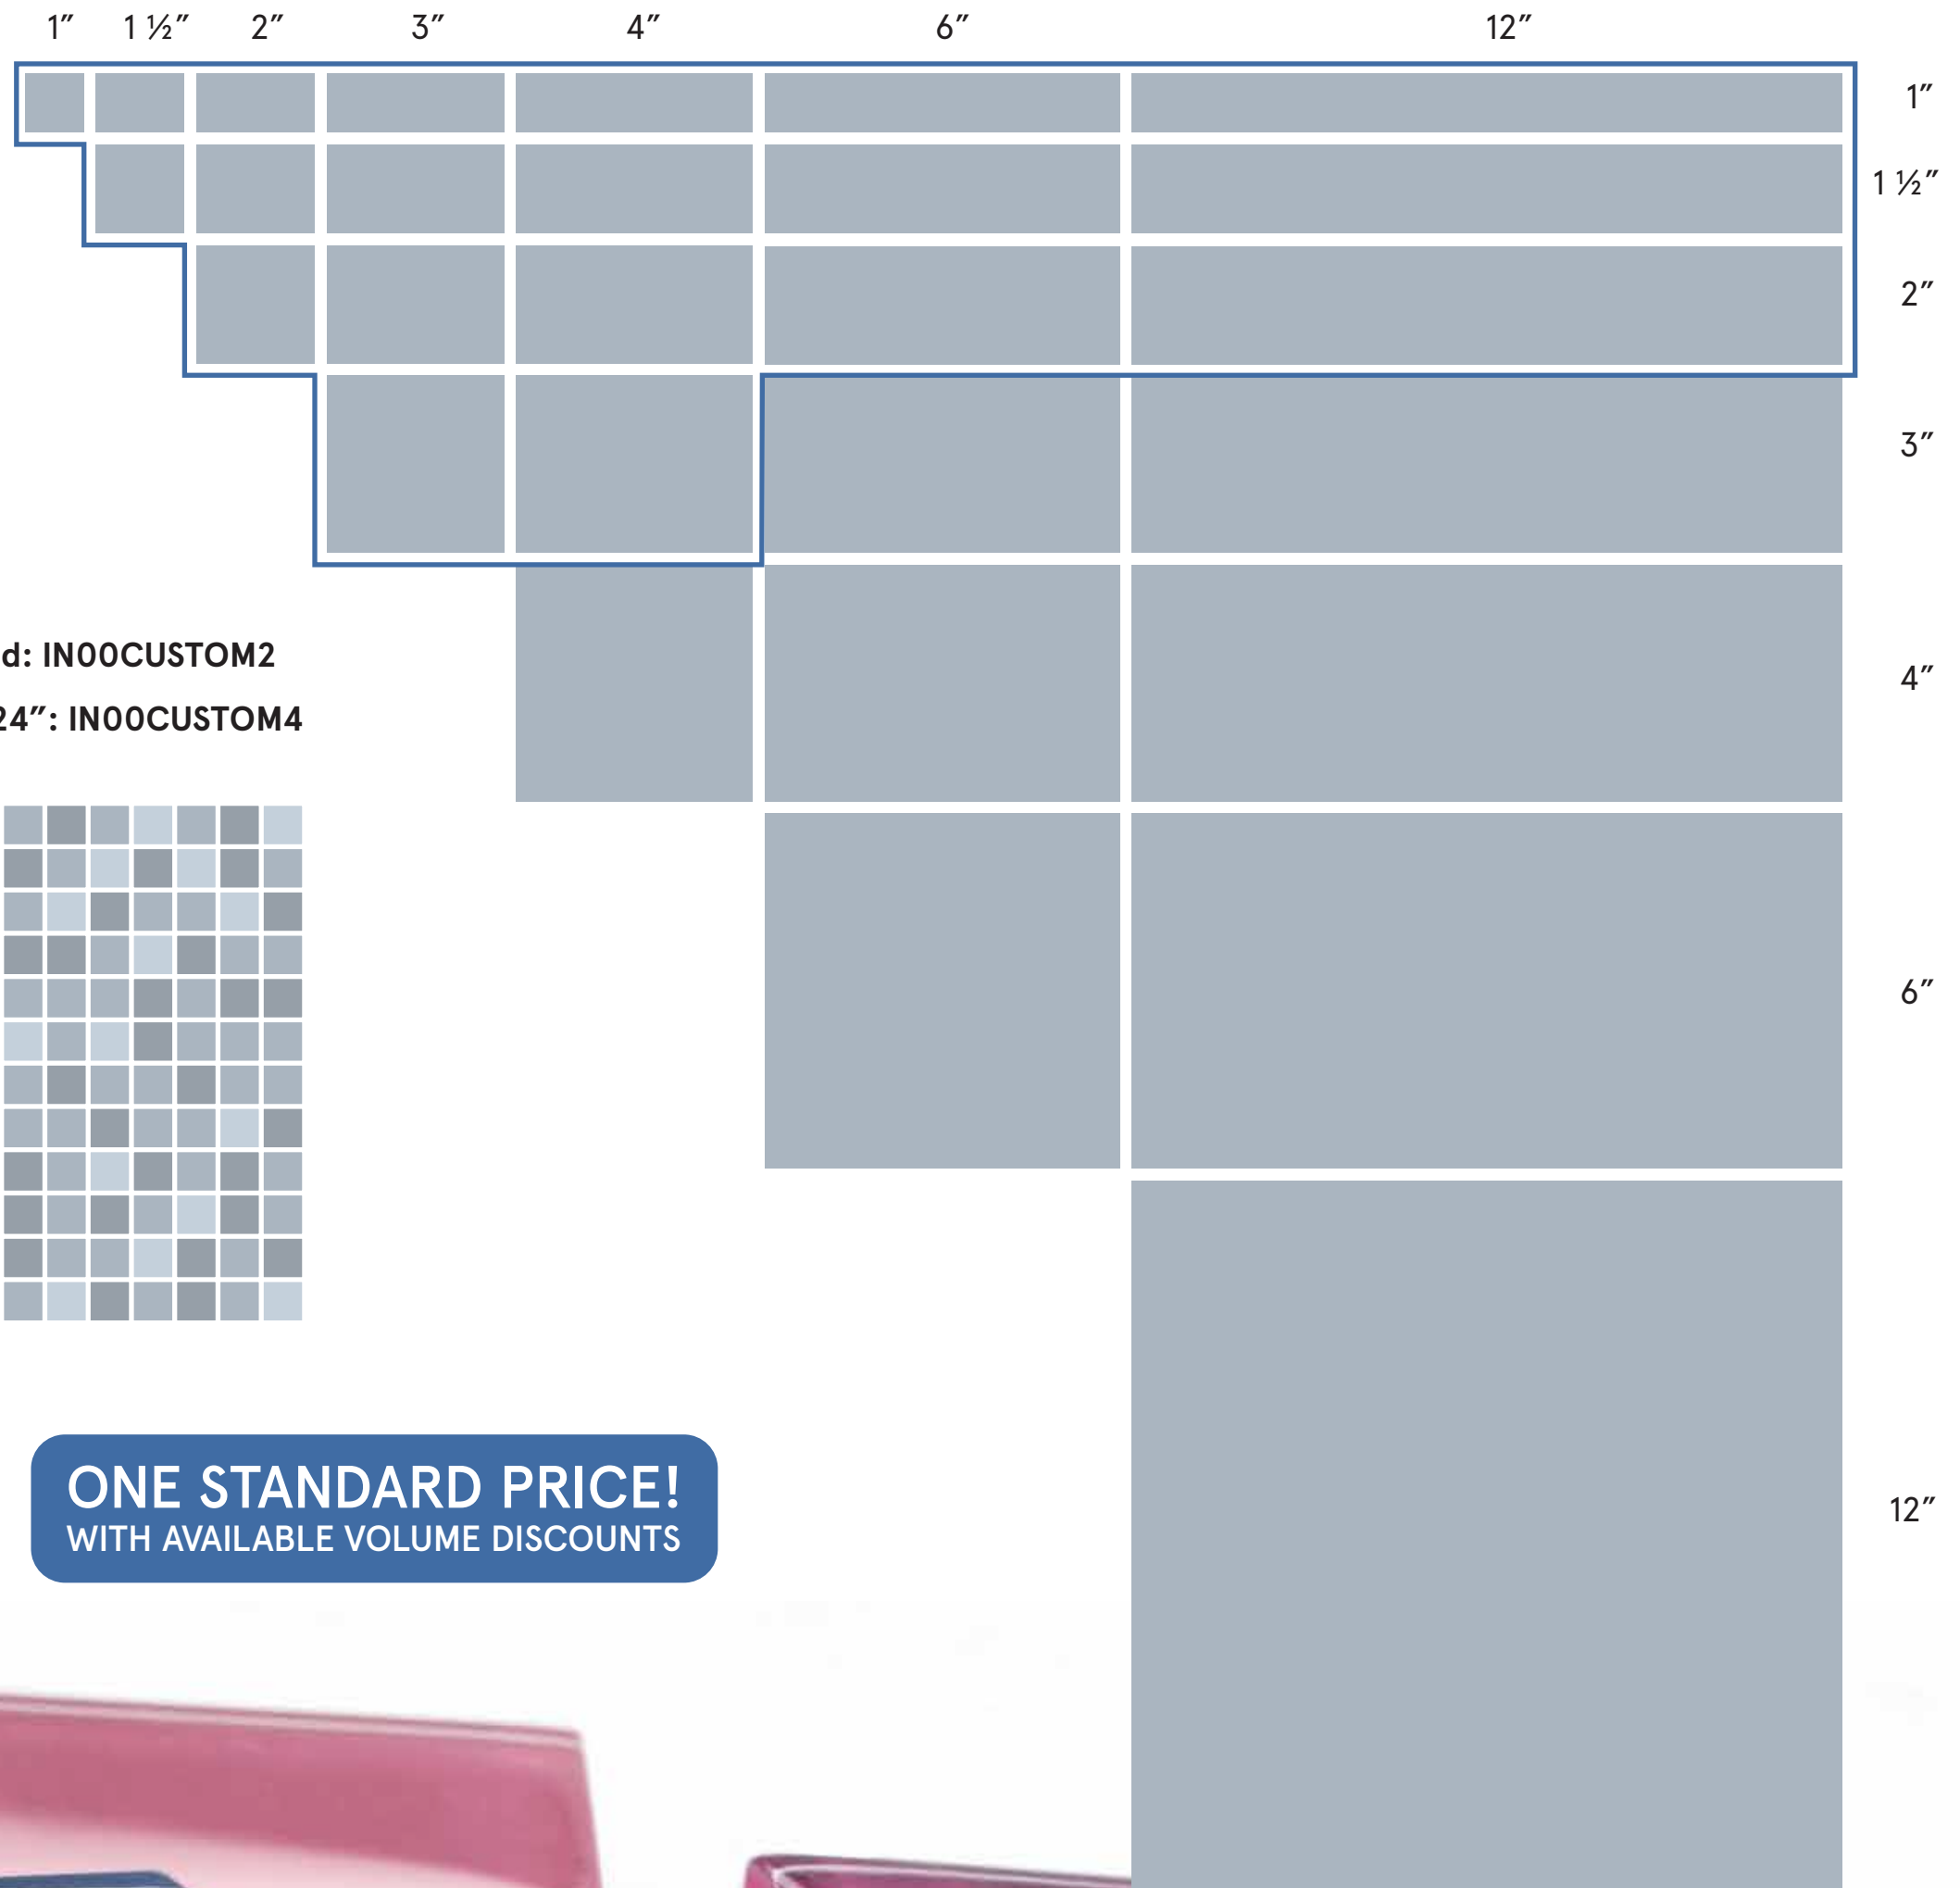

Reflections™

GLASS TILE