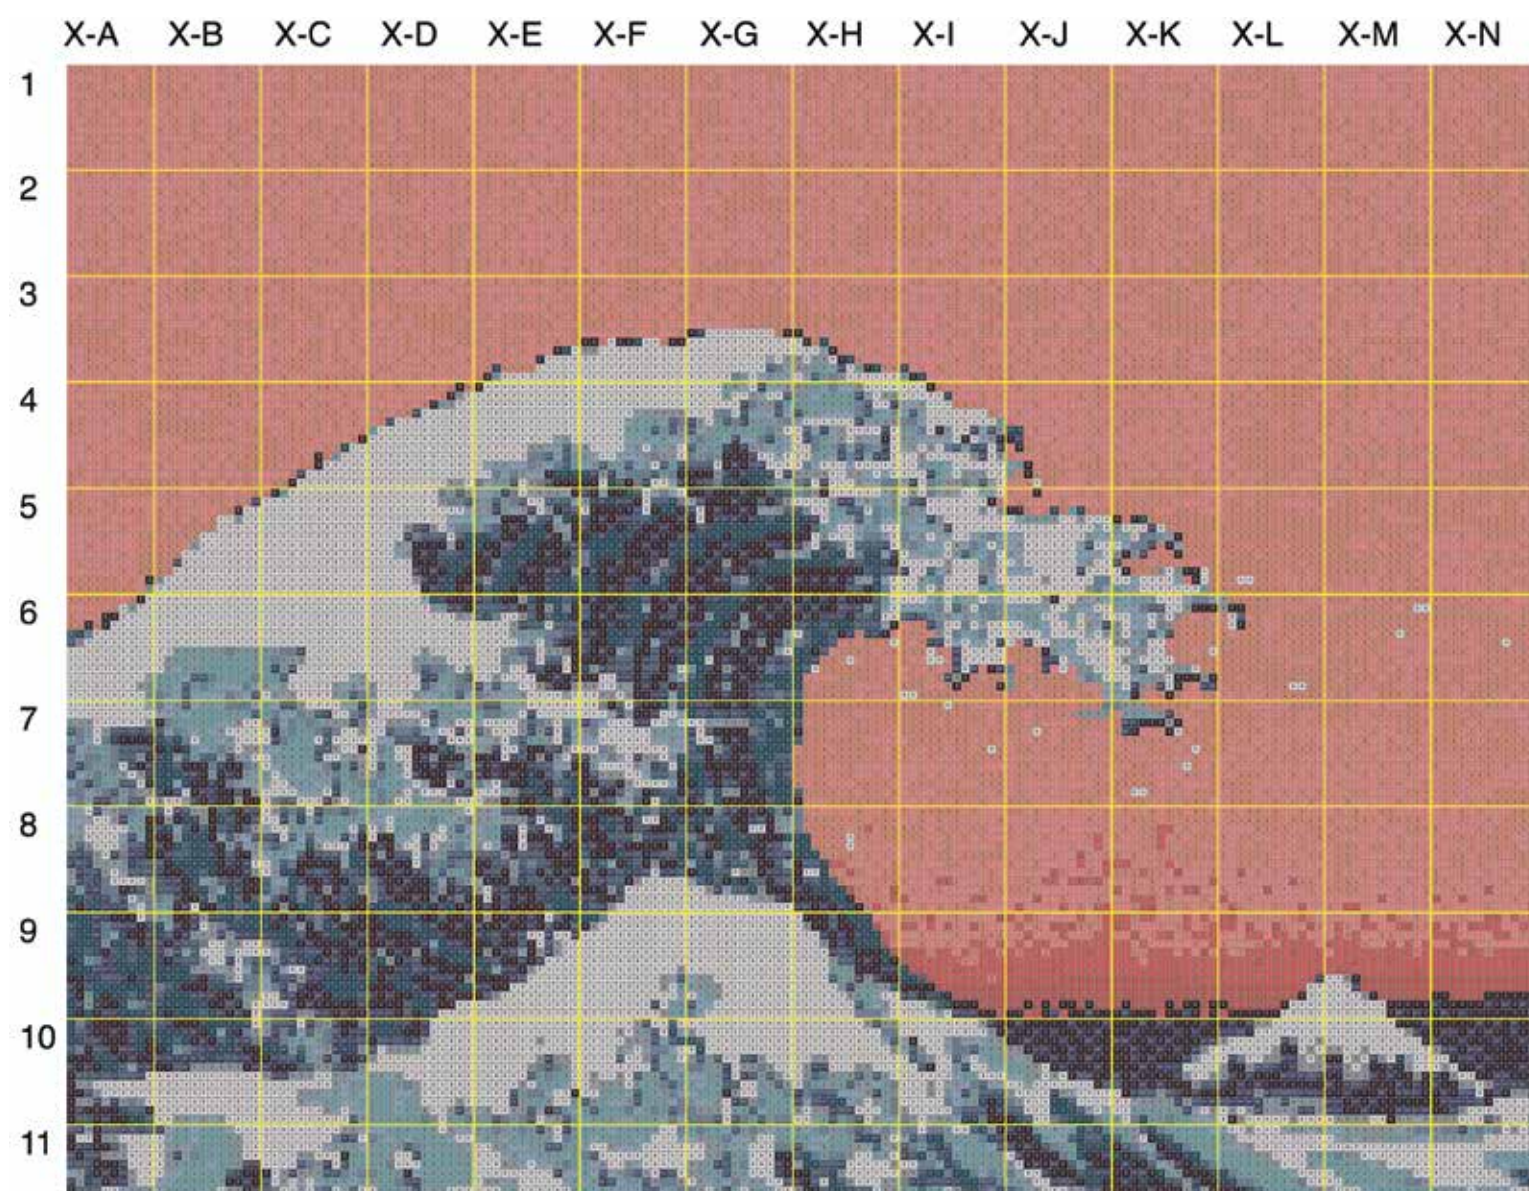

MOSAIC MURALS

YOUR CONCEPT. OUR EXPERTISE.

3. Installation Guidelines

- ✓ Sheets are face-mounted.
- ✓ Clear Film to facilitate the installation process.
- ✓ Each Box is also labeled based on the content.
- ✓ Usually 14 sheets/box.