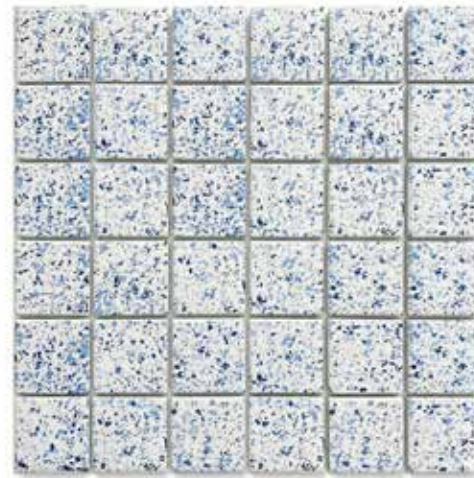

COATING SERVICE

YOUR TILE. REIMAGINED.

NEW!